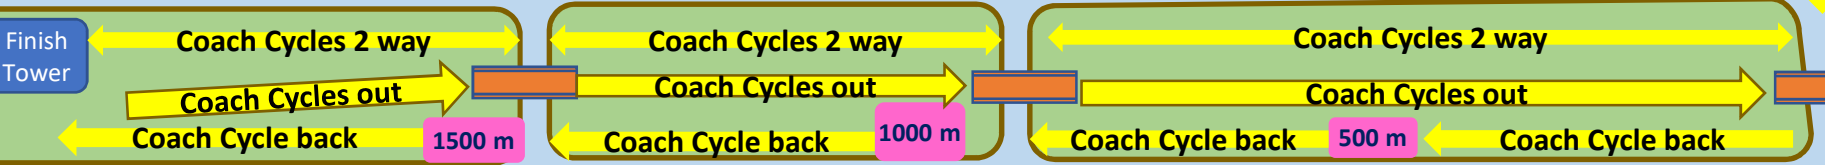

The Junior Sculling Regatta 2022 - Multi Lane Circulation

Warm up loop - turn ONLY at 1500 m, 1000 m, 500 m
Turn quickly and move away from turning area

Above 500 m is pre-race area. Stay in lane order and respond quickly to marshals' instructions

Keep right

Island
No Spectators

Island
No Spectators

Marshals

Start Tower

OUT

IN

Reg.