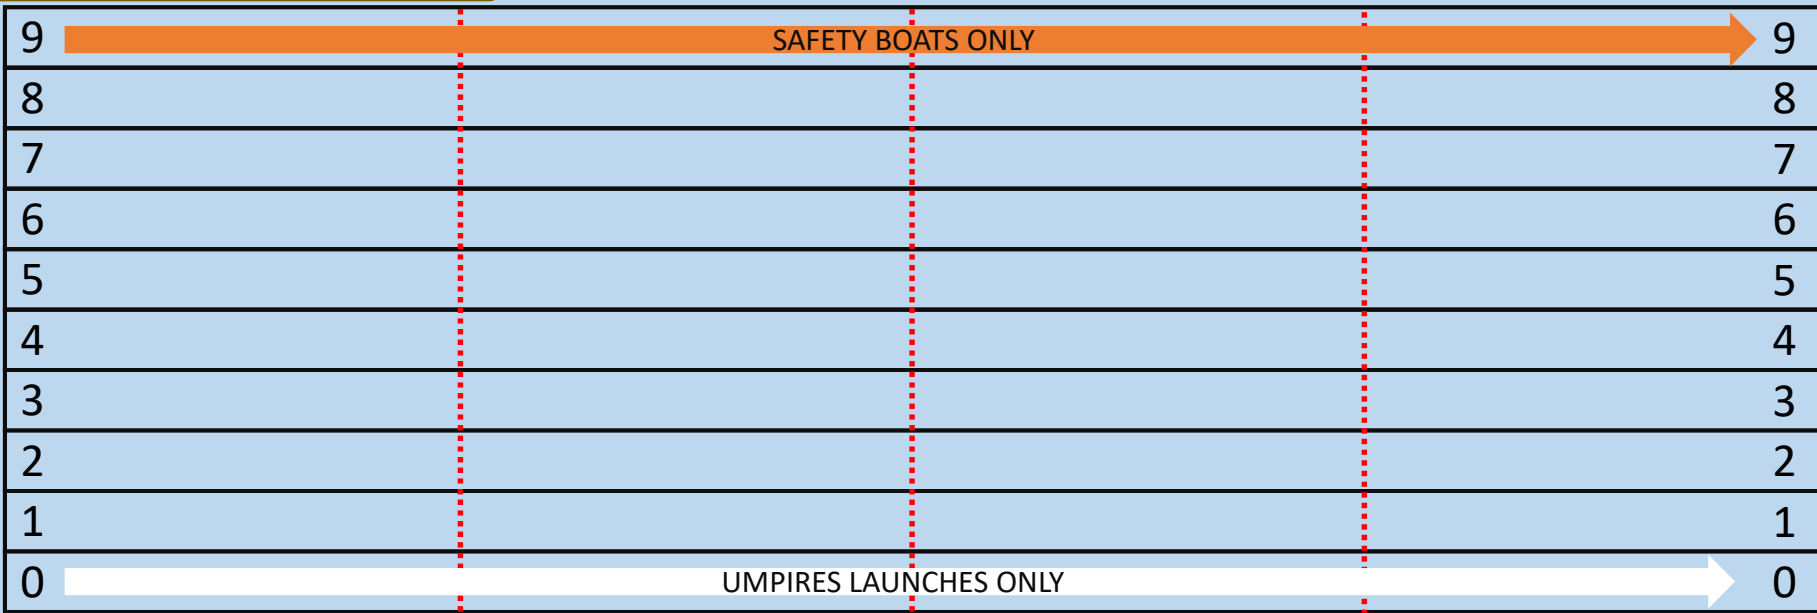

The Junior Sculling Regatta 2022 - Multi Lane Circulation

Warm up loop - turn ONLY at 1500 m, 1000 m, 500 m
Turn quickly and move away from turning area

Above 500 m is pre-race area. Stay in lane order and respond quickly to marshals' instructions

Keep right

Island
No Spectators

Island
No Spectators

Marshals

Start Tower

OUT

IN

Reg.